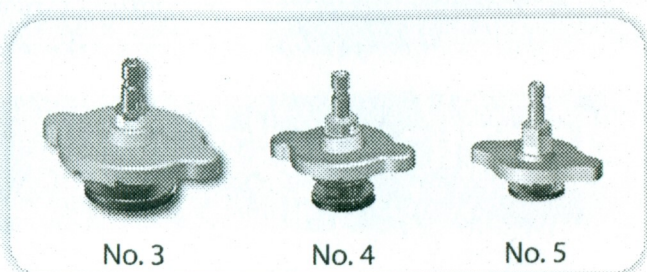

STEEL TEST CAPS	
Number	No. 3, No. 4 & No.5
Color	Silver
Material	Steel
Surface finish	Chrome

NYLON TEST CAPS	
Number	No. 6 - No. 21
Material	Nylon 6-6
Coupling material	Free cutting copper
Surface finish	Chrome
O-ring material	NBR