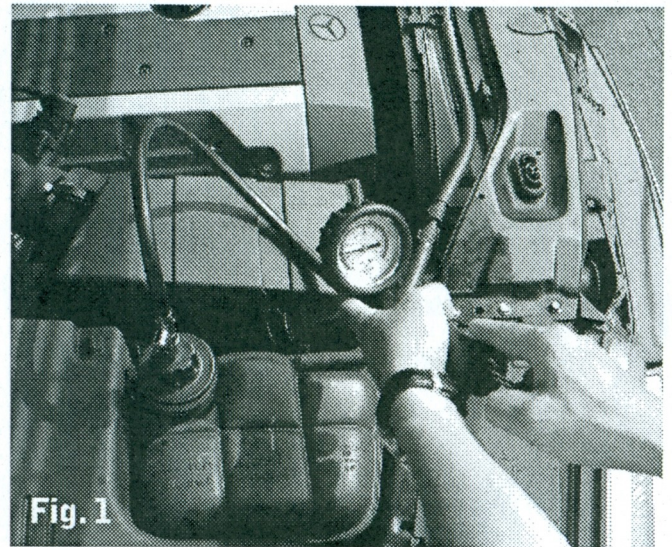

### 4.1 Cooling System Pressure Test

1. Remove the radiator cap when the engine is cold.
2. Connect the a suitable sized test cap to radiator or recovery tank.
3. Connect pressure pump to the test cap (Fig. 1).
4. Pump pressure to the range between 10-15 psi (or as specified by the auto manufacturer). DO NOT pump the pressure to more than 35 psi.
5. Press pressure release button on the pressure pump hose end before disconnecting the pump from test cap.