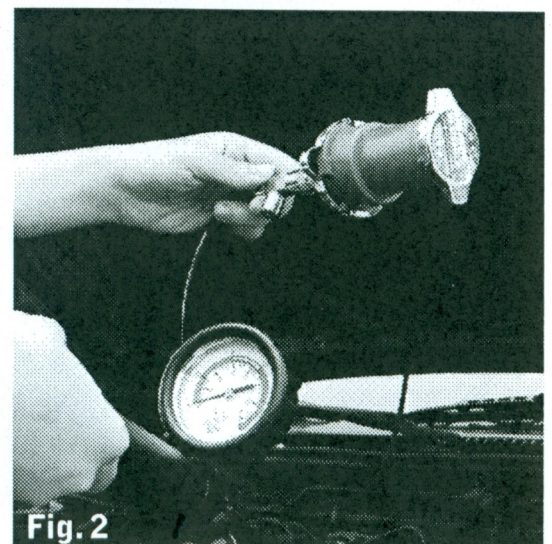

### 4.2 Radiator Cap Test

1. Connect the original radiator cap to the test tube (black or blue).
2. Connect the steel test cap to the other side (Fig 2).
3. Connect pressure pump to the test cap.
4. Pump pressure to the specified pressure on the cap to test leaks.