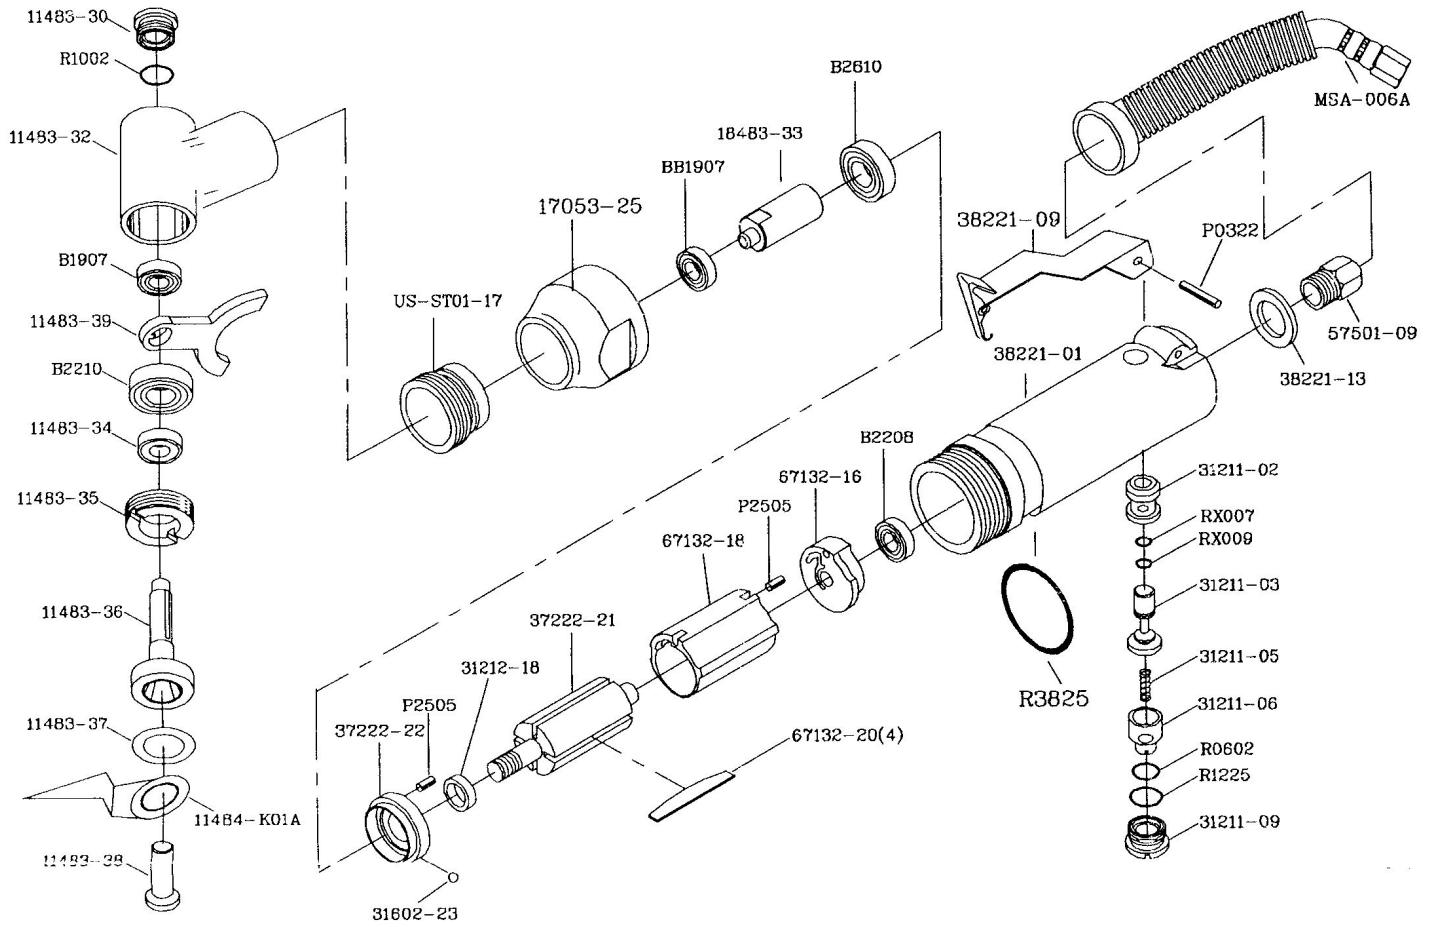

**MPT-18480 WINDOW SHIELD CUTTER**

PARTS NO.	DESCRIPTION	PARTS NO.	DESCRIPTION
38221-01	Motor Housing	37222-22	Front End Plate
31211-02	Valve Bushing	31602-23	Ball
RX007	O-ring	B2610	Bearing
RX009	O-ring	18483-33	Spindle
31211-03	Throttle Valve	B1907	Bearing (2)
31211-05	Spring	17053-25	Motor Clamp
31211-06	Air Regulator	R3825	O-ring
R0602	O-ring	11483-30	Head Housing Clamp
R1225	O-ring	11483-32	Head Housing
31211-09	Valve Screw	R 1002	O-ring
38221-09	Throttle Lever	11483-39	Fork Drive
P0322	Pin	B2210	Bearing
38221-13	Exhaust Sleeve	11483-34	Oile Seal
57501-09	Inlet Bushing	11483-35	Lock Ring
B2208	Bearing	11483-36	Cutter Spindle
67132-16	Rear End Plate	11483-37	Blade Packing
P2505	Dowel Pin (2)	11483-38	Loch Screw
67132-18	Cylinder	11483-KOIA	57 mm Cutter Blade
37222-21	Rotor	MSA-006A	Muffler Hose
67132-20	Rotor Blade (4)	WO005	5mm Hex Wrench
31212-18	Rotor Collar		